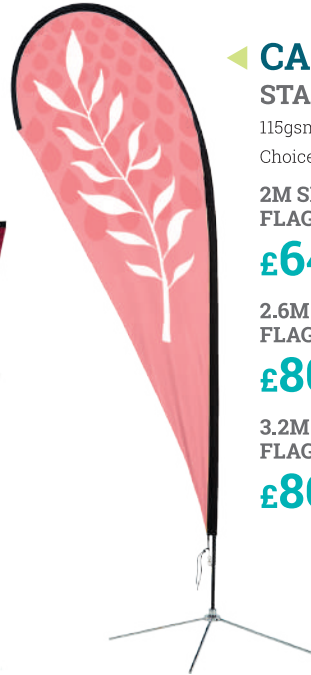

FLAGS

Flags are absolutely everywhere. Why's that? Well, for around a hundred quid, you get a three metre high, fluttering, piece of eye catching marketing. They are such great value, it's no wonder businesses are lining them up on their forecourt and outside their front door. All our flags are suitable for use indoors and outdoors.

Double sided
flags also
available
– Ask us for
a quote

ISTANBUL ▶ STANDING FLAG

115gsm Flag fabric
Choice of bases

2.4M SINGLE SIDED
FLAG + POLE

£64.77 FDF250

4M SINGLE SIDED
FLAG + POLE

£78.27 FDF360

5.2M SINGLE SIDED
FLAG + POLE

£107.03 FDF510

◀ CAIRO STANDING FLAG

115gsm Flag fabric
Choice of bases

2M SINGLE SIDED
FLAG + POLE

£64.80 FDF0190

2.6M SINGLE SIDED
FLAG + POLE

£80.30 FDF0270

3.2M SINGLE SIDED
FLAG + POLE